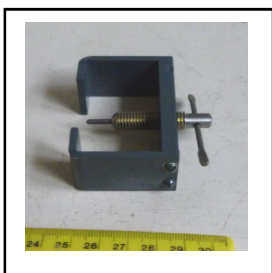

Ref No: TA.1
Category: Tools and Accessories
Description: Combined Spanner, Screwdriver and Track Gauge (original Hornby)

Price (£): 8.00

Ref No: TA.2
Category: Tools and Accessories
Description: Electrical Spade Terminals, Ring Terminals, 'Crocodile' Clips, Coils of Wire (numerous colours) etc., - state requirements

Price (£): P.O.A.

Ref No: TA.3
Category: Tools and Accessories
Description: Soldering Tabs, brass (for tinfoil panel repairs). Pack of 10

Price (£): 3.00

Ref No: TA.4
Category: Tools and Accessories
Description: Transformers - original Hornby and Meccano. Sold without mains lead, also Electrical accessories eg: Circuit Breakers

Price (£): P.O.A.

Ref No: TA.5
Category: Tools and Accessories
Description: Wheel Puller (Extractor). 3 sizes (large driving wheels, medium driving wheels, bogie wheels)

Price (£): 10.00

Ref No:

Category: